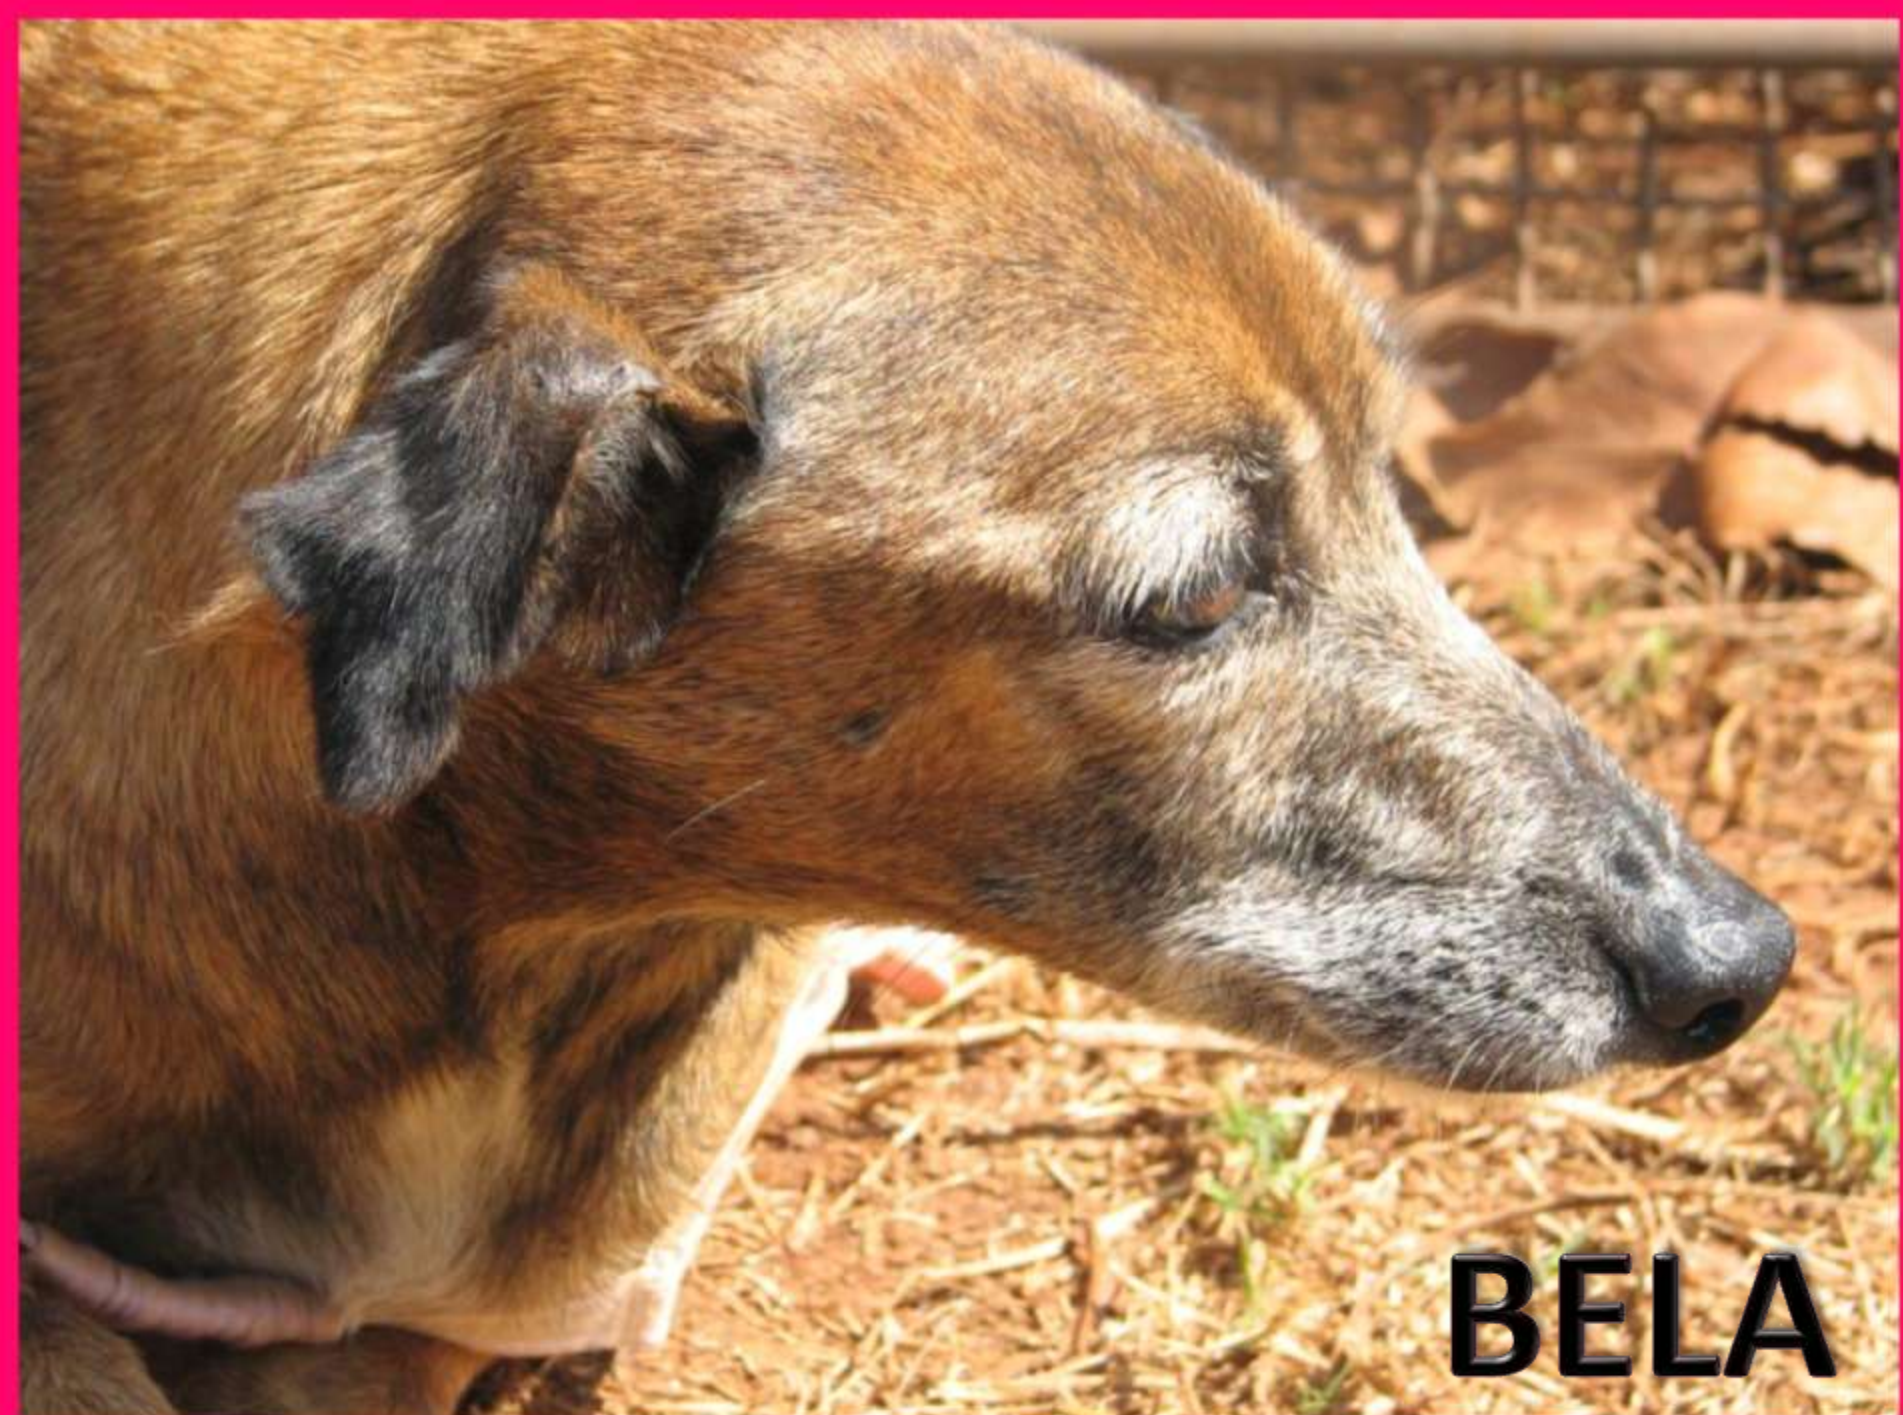

O cão Polaco tem uma
madrinha e vive no abrigo da
Vira Lata onde recebe tratamento
especial para artrose

ADOTE UM CÃO IDOSO À DISTÂNCIA.

*Reserve um pedacinho do seu
coração para ajudá-los*

www.viralataviravida.org.br

FRANCISCO

A close-up photograph of a fluffy, light-colored dog, possibly a Shetland Sheepdog or similar breed, sitting in a wire cage. The dog has long, wavy fur and is looking directly at the camera with dark eyes. The background shows the metal bars of the cage and some indistinct shapes, possibly other animals or objects. The image is framed by a thick pink border.

OBA FUI ADOTADA!

MÃE BRANCA

PATINHO

PINGUIN

NANDINHO

KISS

MACACO PRETO

TEKINHA

LARANJA

VÉIO

WALKER

A close-up photograph of a dog, likely a pit bull mix, with a white and tan coat. The dog is looking to the left with its mouth open and tongue hanging out, appearing happy. The background is a textured, brownish ground. The image has a blue border.