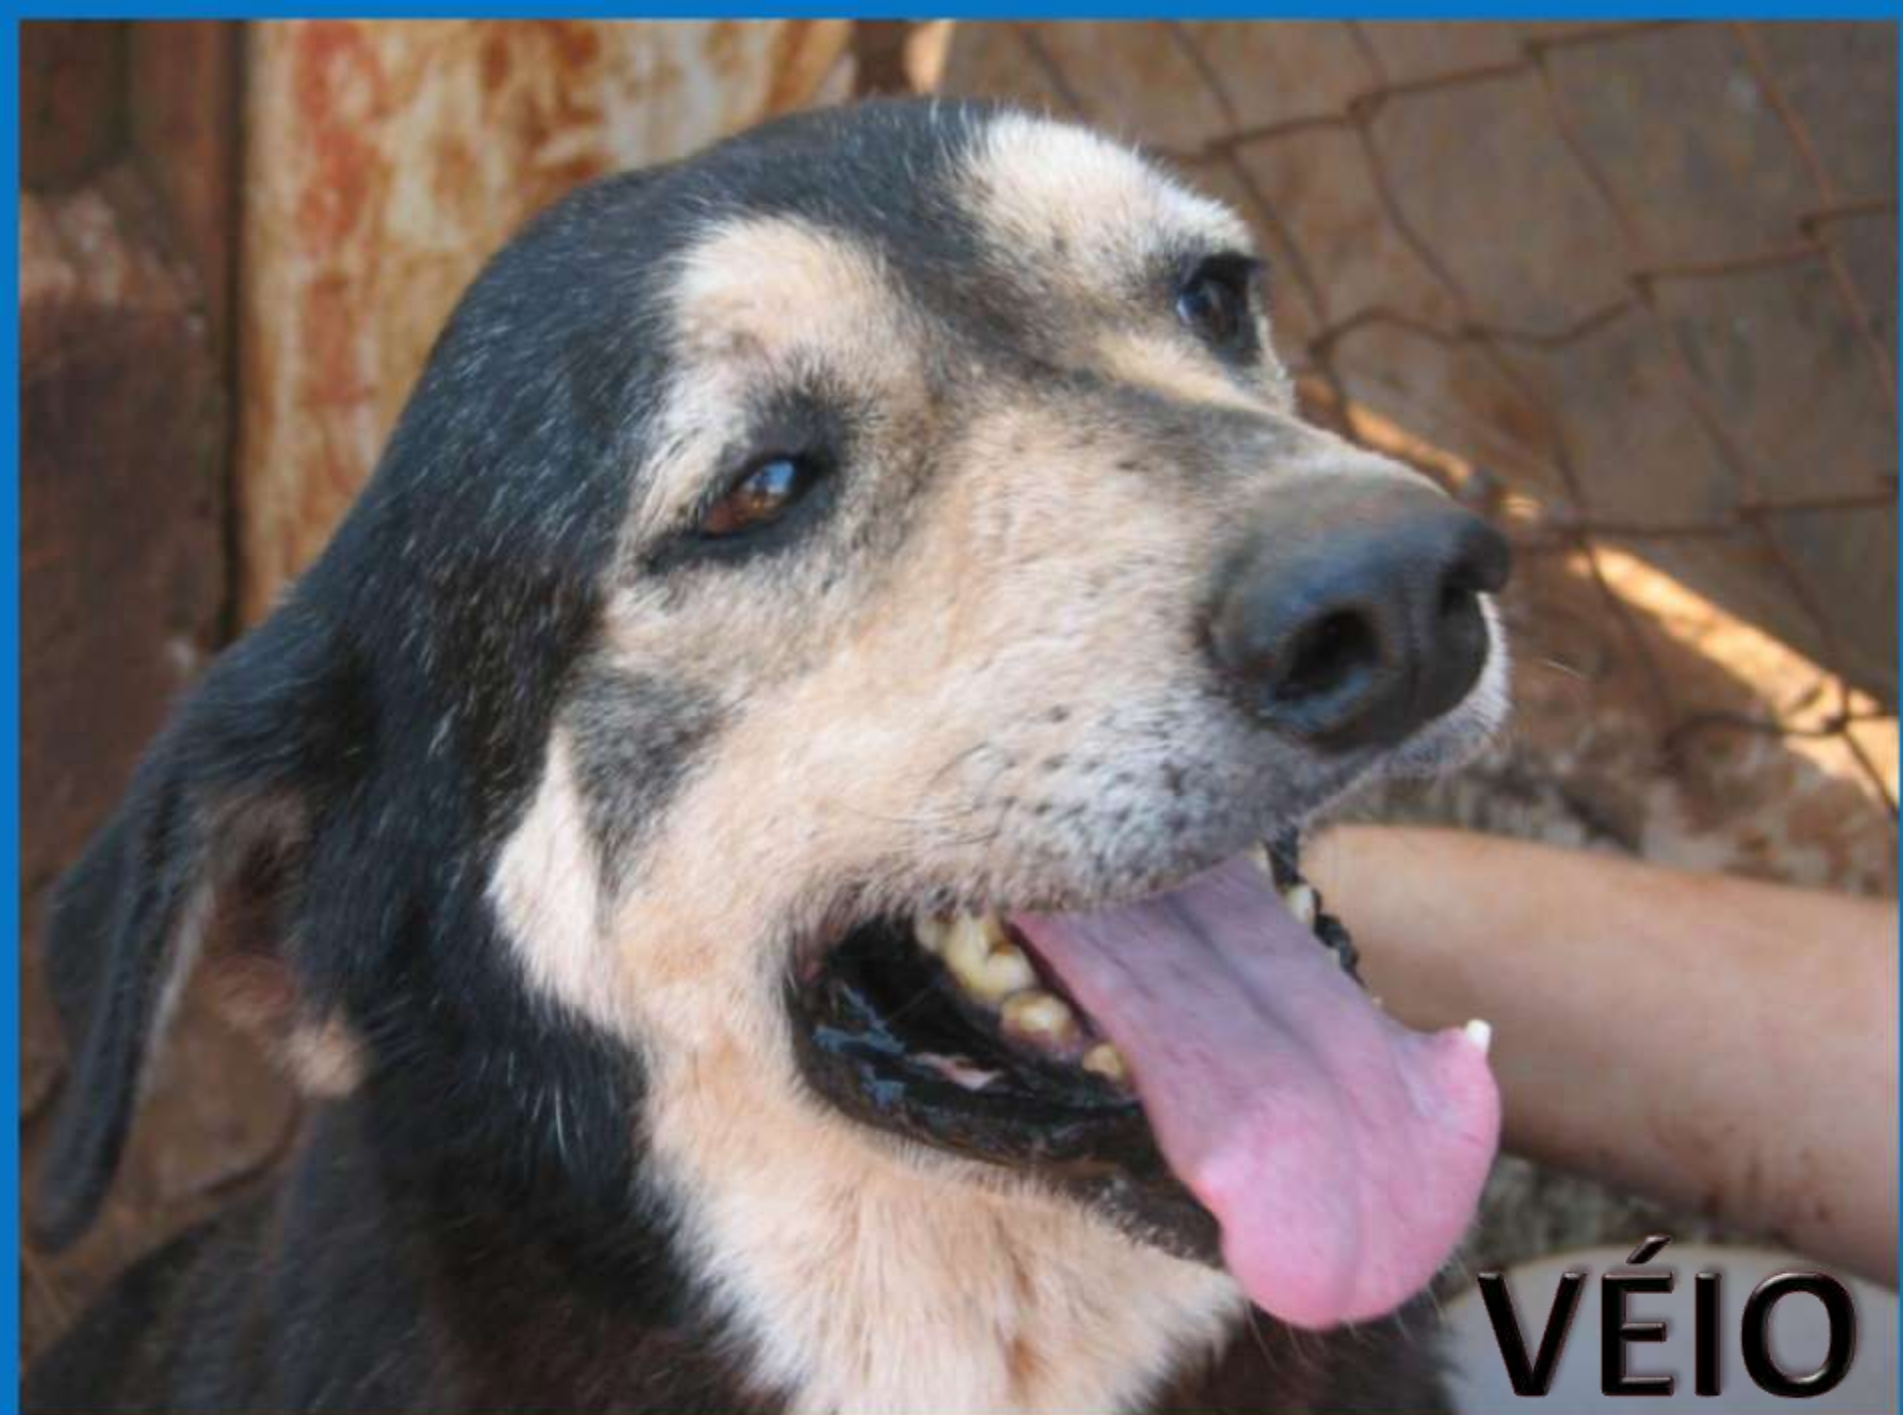

O cão Polaco tem uma
madrinha e vive no abrigo da
Vira Lata onde recebe tratamento
especial para artrose

ADOTE UM CÃO IDOSO À DISTÂNCIA.

*Reserve um pedacinho do seu
coração para ajudá-los*

www.viralataviravida.org.br

FRANCISCO

A close-up photograph of a fluffy, light-colored dog, possibly a Shetland Sheepdog or similar breed, sitting in a wire cage. The dog has long, wavy fur and is looking directly at the camera with dark eyes. The background shows the metal bars of the cage and some indistinct shapes, possibly other animals or objects. The image is framed by a thick pink border.

ROCK

ZEZÉ

BEGE

NYXS

TYSON

BILLY

AMORZINHO

ATREVIDA

LARANJA

VÉIO

WALKER

A close-up photograph of a dog, likely a pit bull mix, with a white and tan coat. The dog is looking to the left with its mouth open and tongue hanging out, appearing happy. The background is a textured, brownish ground. The image has a blue border.